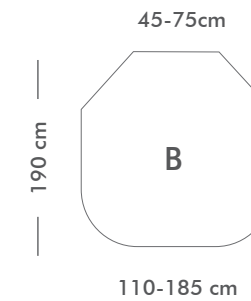

MODEL B

- ☐ 43311
- ☒ 43312
- ☐ 43313
- ☐ 43314