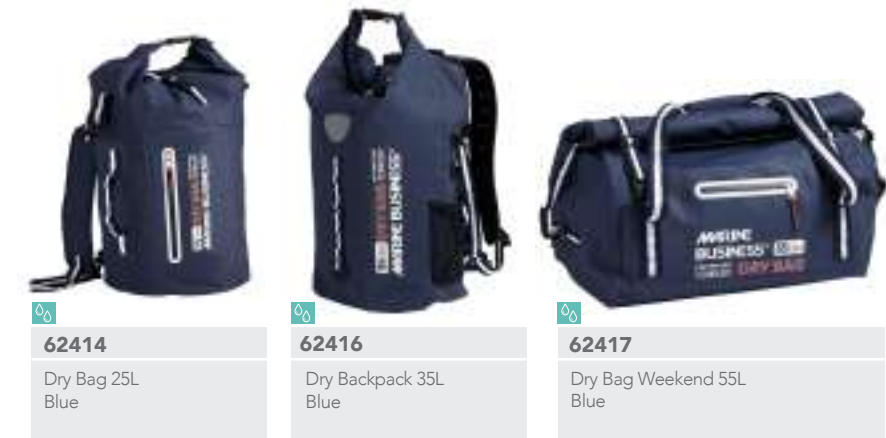

### ACCESSORIES

WATERPROOF

UV RESISTANT

STRONG

62411

Dry Bag Documents Blue  
36x26cm

62412

Dry Bag Toilet 5L  
Blue

62413

Dry Bag 10L  
Blue

62414

Dry Bag 25L  
Blue

62416

Dry Backpack 35L  
Blue

62417

Dry Bag Weekend 55L  
Blue