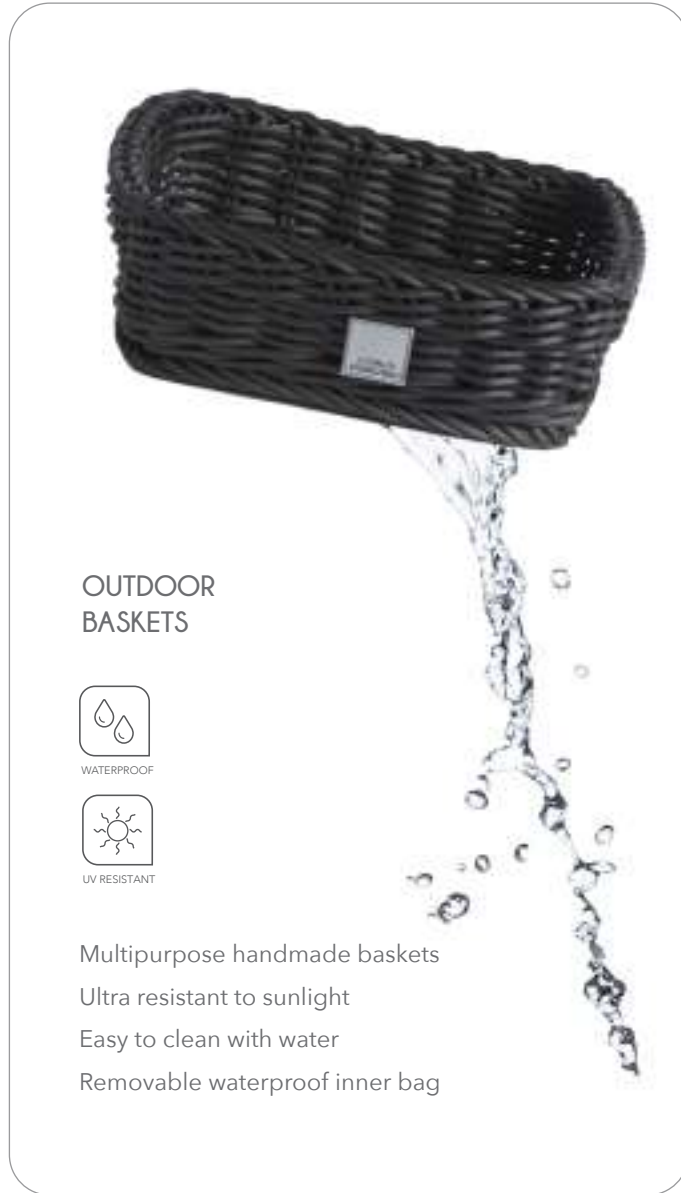

## ACCESSORIES

NEW

### INNER BAG

Removable waterproof inner fabric  
Easy to clean even with bleach  
Embroidered design

### OUTDOOR BASKETS

Multipurpose handmade baskets  
Ultra resistant to sunlight  
Easy to clean with water  
Removable waterproof inner bag

<b>31201</b> Bread Basket Ivory	<b>31202</b> Napkin holder Ivory	<b>31203</b> Set of 3 Baskets Ivory 31x23x16 / 37x28x18 & 42x32x21cm	<b>31204</b> Shoes Basket Ivory 42x41x37cm	<b>31205</b> Laundry Basket Ivory 41x43x50cm
---------------------------------------	--	---	---	---