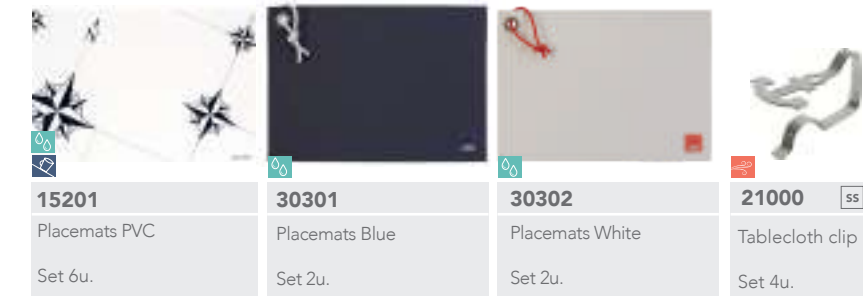

WATERPROOF