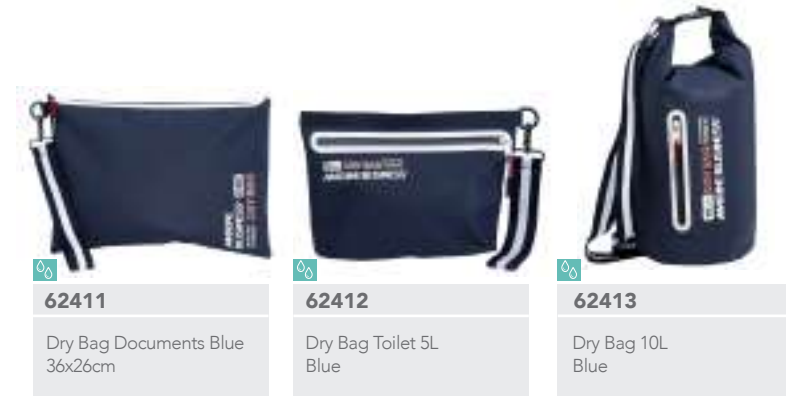

## Dry Bags

### ACCESSORIES

WATERPROOF

UV RESISTANT

STRONG

62411

Dry Bag Documents Blue  
36x26cm

62412

Dry Bag Toilet 5L  
Blue

62413

Dry Bag 10L  
Blue

62414

Dry Bag 25L  
Blue

62416

Dry Backpack 35L  
Blue

62417

Dry Bag Weekend 55L  
Blue