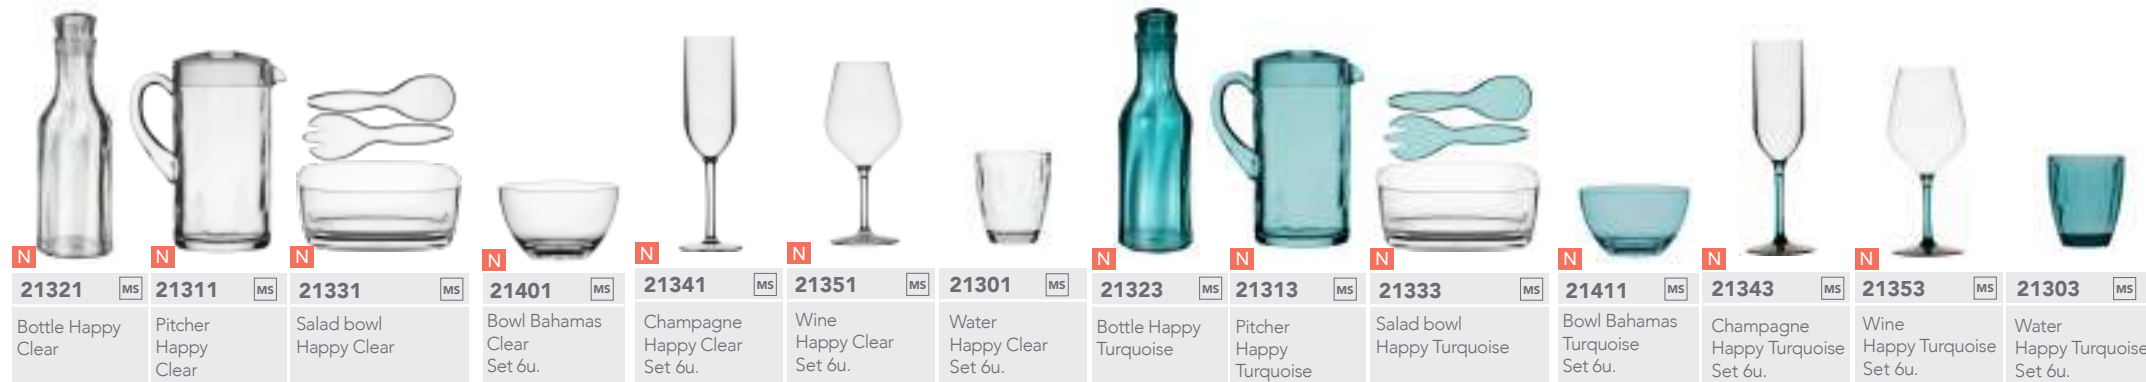

<b>16925</b> E	<b>16924</b> E	<b>16926</b> E	<b>16928Z</b> E	<b>16441</b> MS	<b>16442</b> MS	<b>16443</b> MS	<b>16444</b> MS	<b>16446</b> MS	<b>33025</b> SS	<b>33026</b> SS	<b>19030</b> SS	<b>19032</b> SS
Champagne Blue Set 6u.	Wine Blue Set 6u.	Water Blue Stackable Set 6u.	Water Blue Stackable Set 6u.	Ice bucket Moon Blue	Bottle Moon Blue Set 2u.	Pitcher Moon Blue	Wine Moon Blue Set 6u.	Water Moon Blue Set 6u.	Cutlery Bone Set 24pcs.	Kitchen Cutlery Bone Set 5pcs.	Cutlery Blue Set 24pcs.	Kitchen Cutlery Blue Set 5pcs.

**WATERPROOF**

<b>30400</b>	<b>30401</b>	<b>30402</b>	<b>30119</b>	Tablecloth Blue
Basket S Aruba Blue	Basket M Aruba Blue	Basket L Aruba Blue	Ashtray Aruba Blue	<b>30403</b> 115x100 cm <b>30404</b> 155x130 cm <b>30408</b> 200x140 cm

# MALDIVAS

Non slip Tableware

MELAMINE

NEW

This tableware may not fit comfortably in some dishwashers.