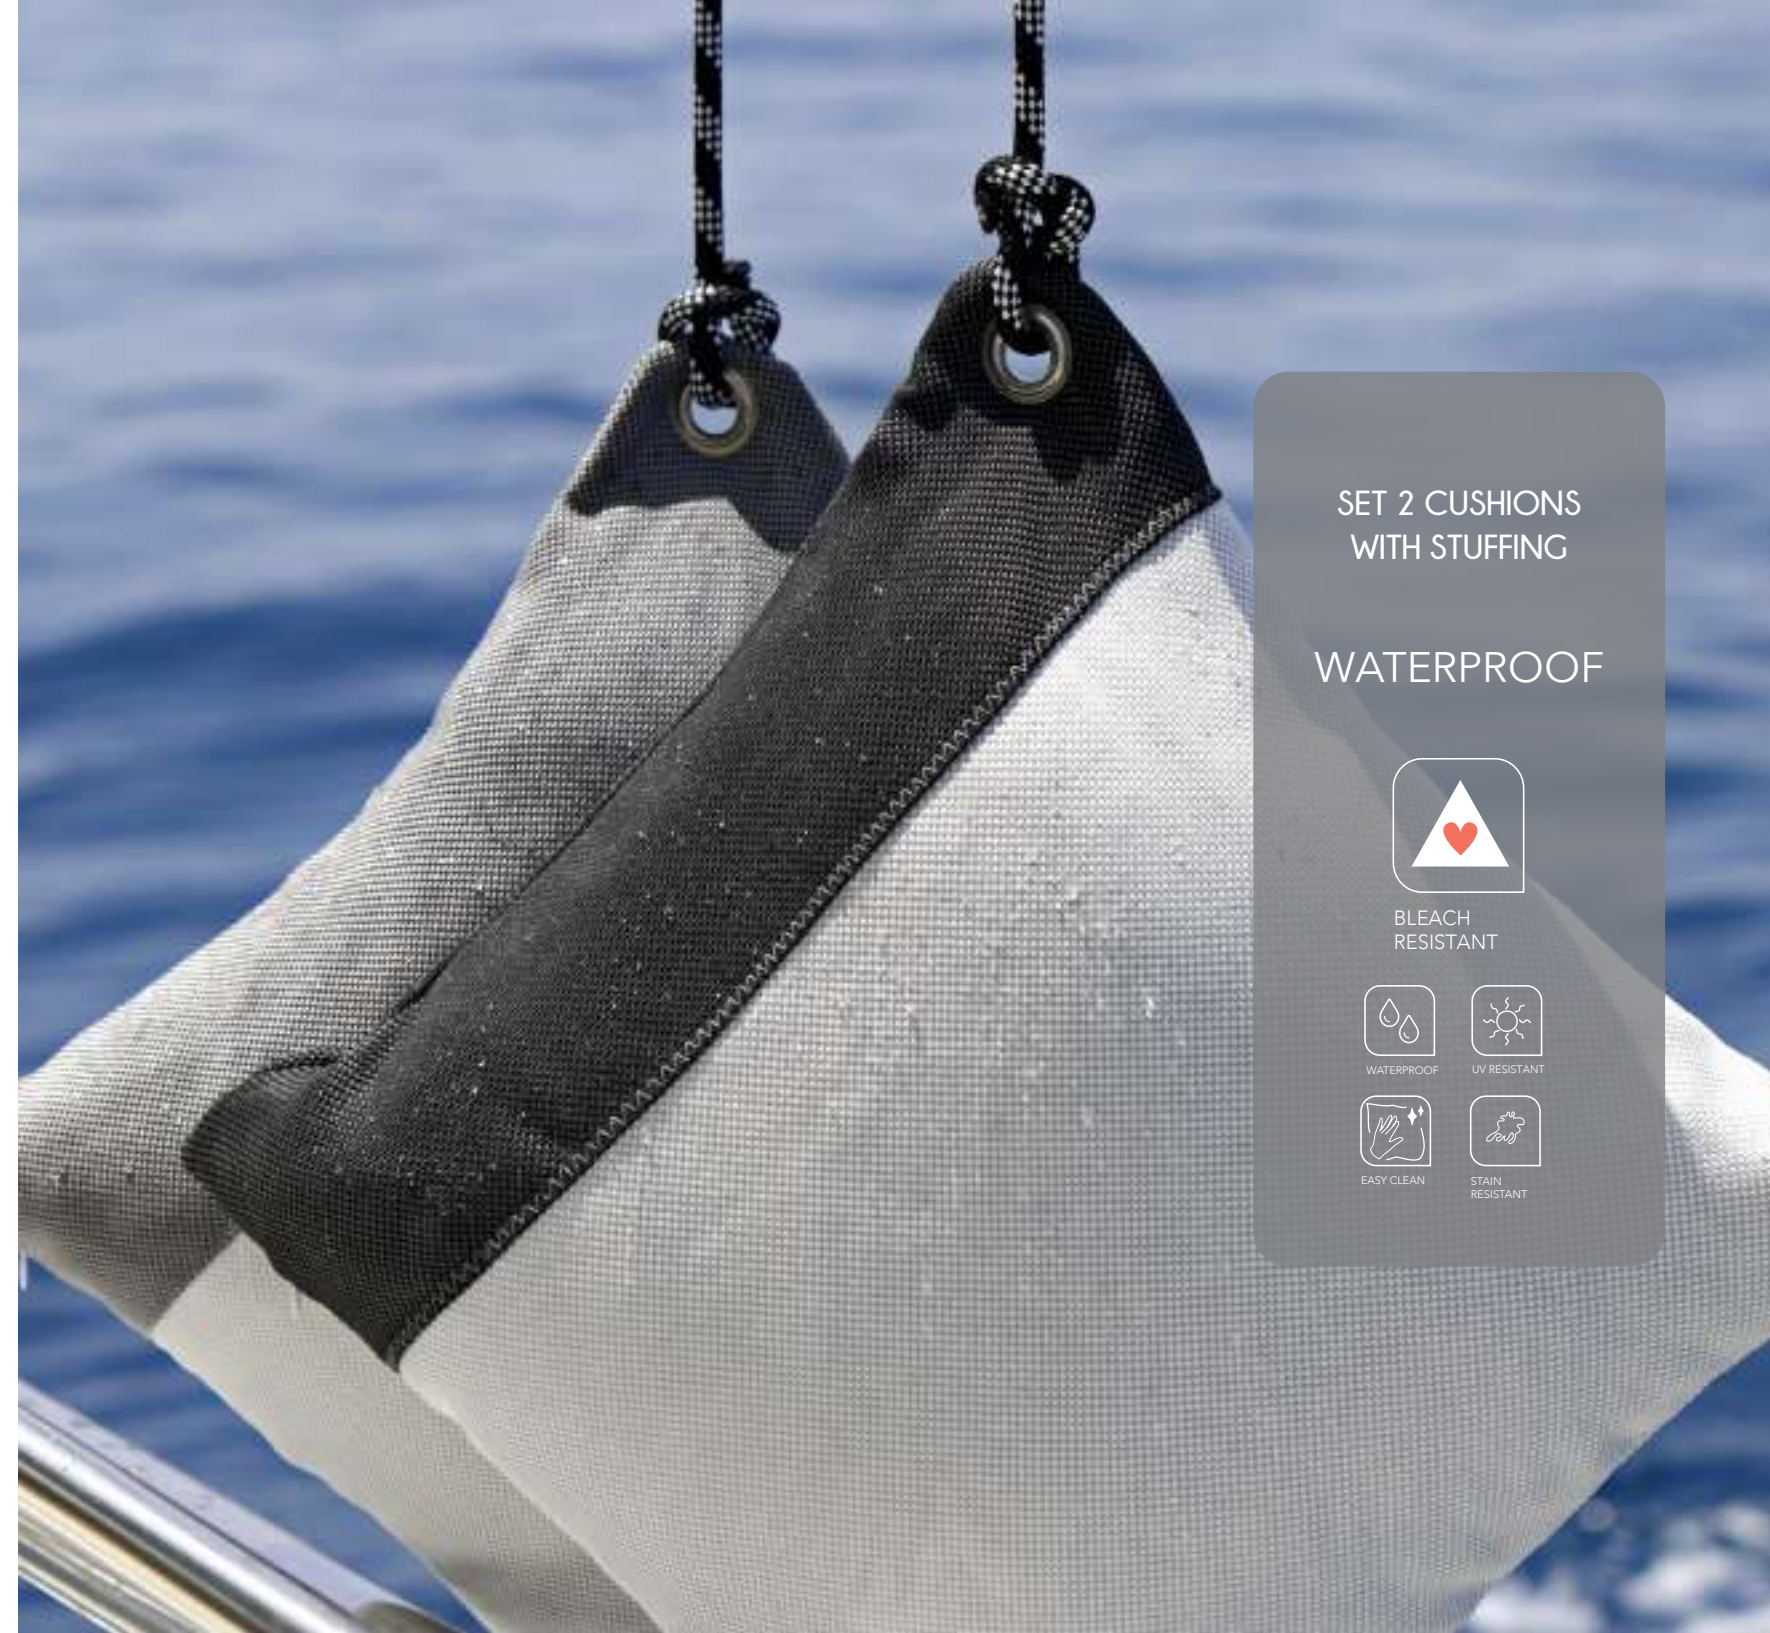

WATERPROOF

Clean & Dry

LINEN

SET 2 CUSHIONS
WITH STUFFING

WATERPROOF

BLEACH
RESISTANT

WATERPROOF

UV RESISTANT

EASY CLEAN

STAIN
RESISTANT